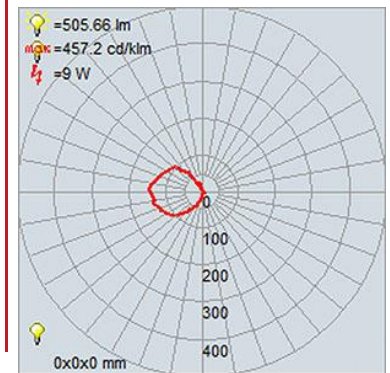

FIXTURE	BACKPLATE / CANOPY
Length:	Length
Width:	Width:
Diameter 8"	Diameter: 4.5"
Height: 8.5"	Height: 1"
Extension:	
Overall Height: 13-120"	

TECHNICAL SPECIFICATIONS

SPECIFICATIONS

Frame Material: Steel
Diffuser Material: Glass
Lamping Type: SSL (Dedicated LED) Jbox: Standard
Lamping Base: SSL Lamp Wattage: 9 W
Lamp Quantity: 1 Total Wattage: 9 W
Voltage: 120v Lamps Included: Yes

QUALIFICATIONS

Location Rating Damp
Certification: ETL (US/Canada) Listed
ADA Compliant: No Energy Star: No
JA8 Compliant: Yes Emergency Lighting: No
Marine Grade: No Warranty: 5 Year

PHOTOMETRICS

Dimmable: Yes Nominal Lumens 600 Lm
CRI: 90 Delivered Lumens: 506 Lm
CCT: 3000K
Recommended Dimmers:
(ELV)LUTRON Maestro CL (Package) MACL-153M-RHW;
(TRIAC)LEVITON Decora Sureslide 6674; (TRIAC)LUTRON
Ariadni/Toggler TGCL-153P; (TRIAC)LUTRON Diva DVCL-153P;
(ELV)LUTRON Skylark Contour CTCL-153P; (ELV)LUTRON
Caseta PD - 6WCL; (TRIAC)LEVITON Decora Suresli

Notes: _____

LINE DRAWING

IES FILE

In addition to Access Lighting's purchase and warranty terms and conditions, by signing below or placing an order, you agree that you are authorized to bind the entity placing any order and acknowledge the following: All of sizes and measurements are approximate and all images are for illustrative purposes only. In the event of an inconsistency, the "Product Measurements" section controls. There also may be slight differences in the colors and designs compared to the displayed and printed images.